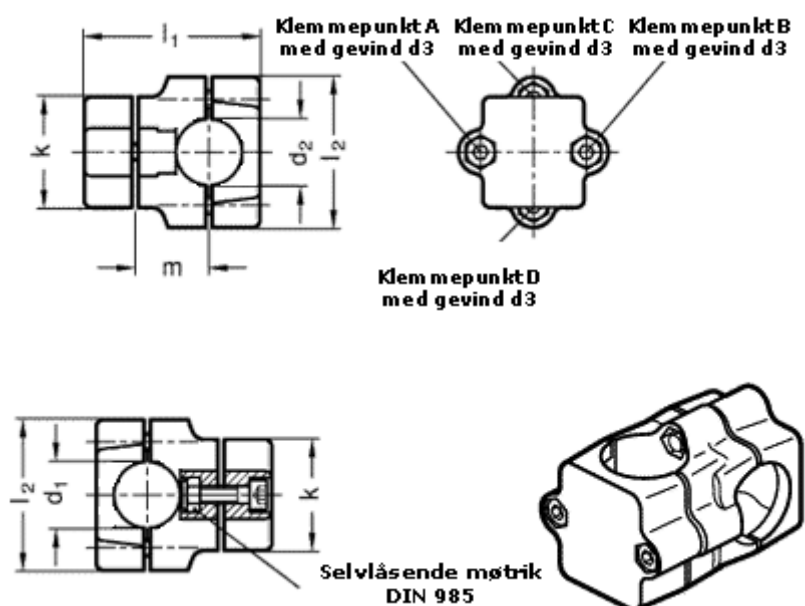

Article number: 20134B20B20502BL  
Description: E+G Two-way Connector  
GN134-B20-B20-50-2-BL

## Measures

Adjustable clamp lever = GN 911-M 8-35 have to be ordred separately

d1	= 20
d2	= 20
d3	= M 8
k	= 50
l1	= 79.5
l2	= 68
m	= 33.5